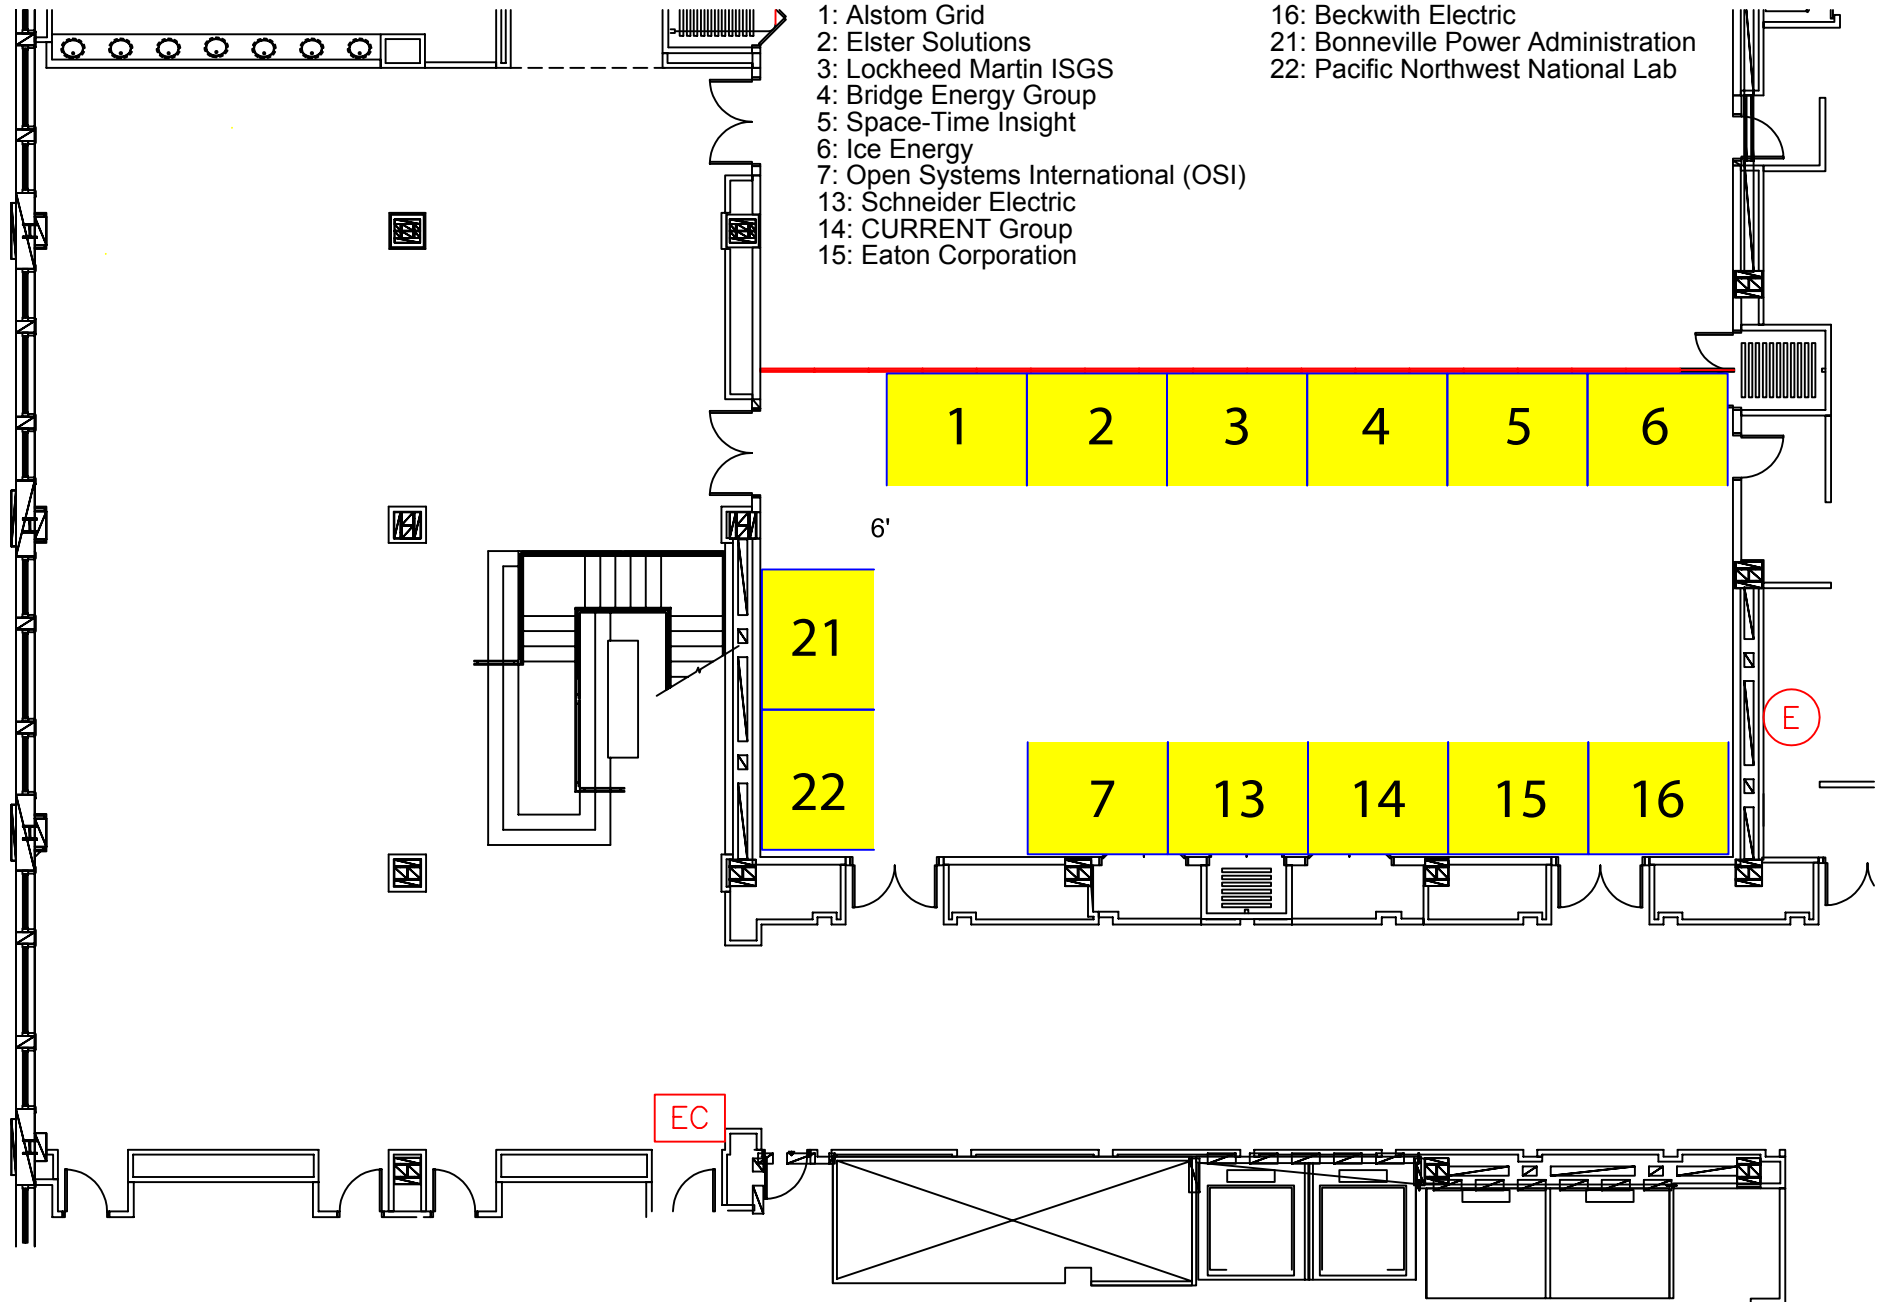

- 16: Beckwith Electric
- 21: Bonneville Power Administration
- 22: Pacific Northwest National Lab

SMART GRID ROAD SHOW

THE NINES PORTLAND
 NOVEMBER 2 & 3, 2010
 BOOTHS ARE 8' x 10'
 REVISED 10-31-10
 REV 2